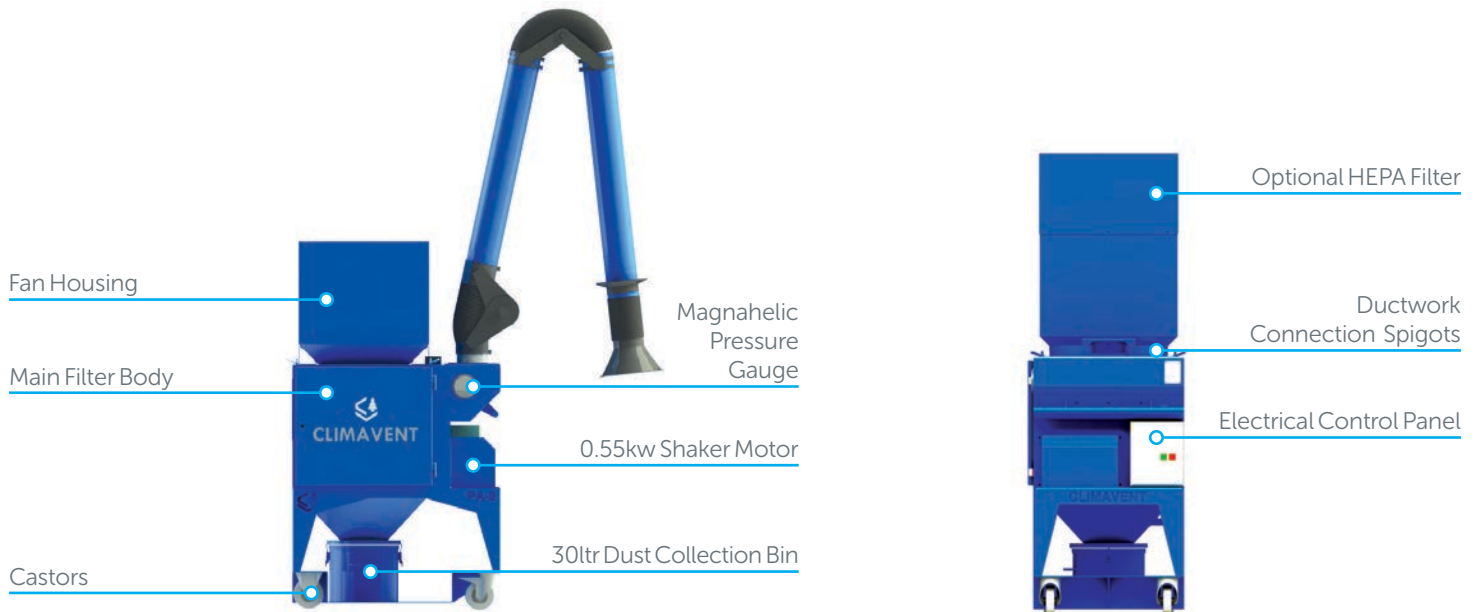

TECHNICAL DATA...

Model	PA9-1.5	PA9-1.5 SS	PA9-3.0	PA9-3.0 SS
No. of Arms	1	1	2	2
Air Volume	1,500m³/hr	1,500m³/hr	3,000m³/hr	3,000m³/hr
Motor Power	1.5kw	1.5kw	3.0kw	3.0kw
Filter	9m²PNF	9m²PNF	9m²PNF	9m²PNF
Supply	240v1ph or 415v 3ph	240v1ph or 415v 3ph	415v 3ph	415v 3ph
Length	1020mm	1020mm	1020mm	1020mm
Width	760mm	760mm	760mm	760mm
Height	1810mm	1810mm	1810mm	1810mm
Height c/w HEPA	2250mm	2250mm	2250mm	2250mm
Weight	300kg	330kg	330kg	360kg
Noise Level	76db(A)	78db(A)	76db(A)	78db(A)
Construction	Powder Coated M/S	304 SS	Powder Coated M/S	304 SS

Climavent Systems Limited

Unit 1 Park Industrial Estate
Liverpool Road
Ashton-in-Makerfield
Wigan
Lancashire
WN4 0YU

T : +44 (0)1942 726 164

F : +44 (0)1942 722 300

E : info@climavent.co.uk